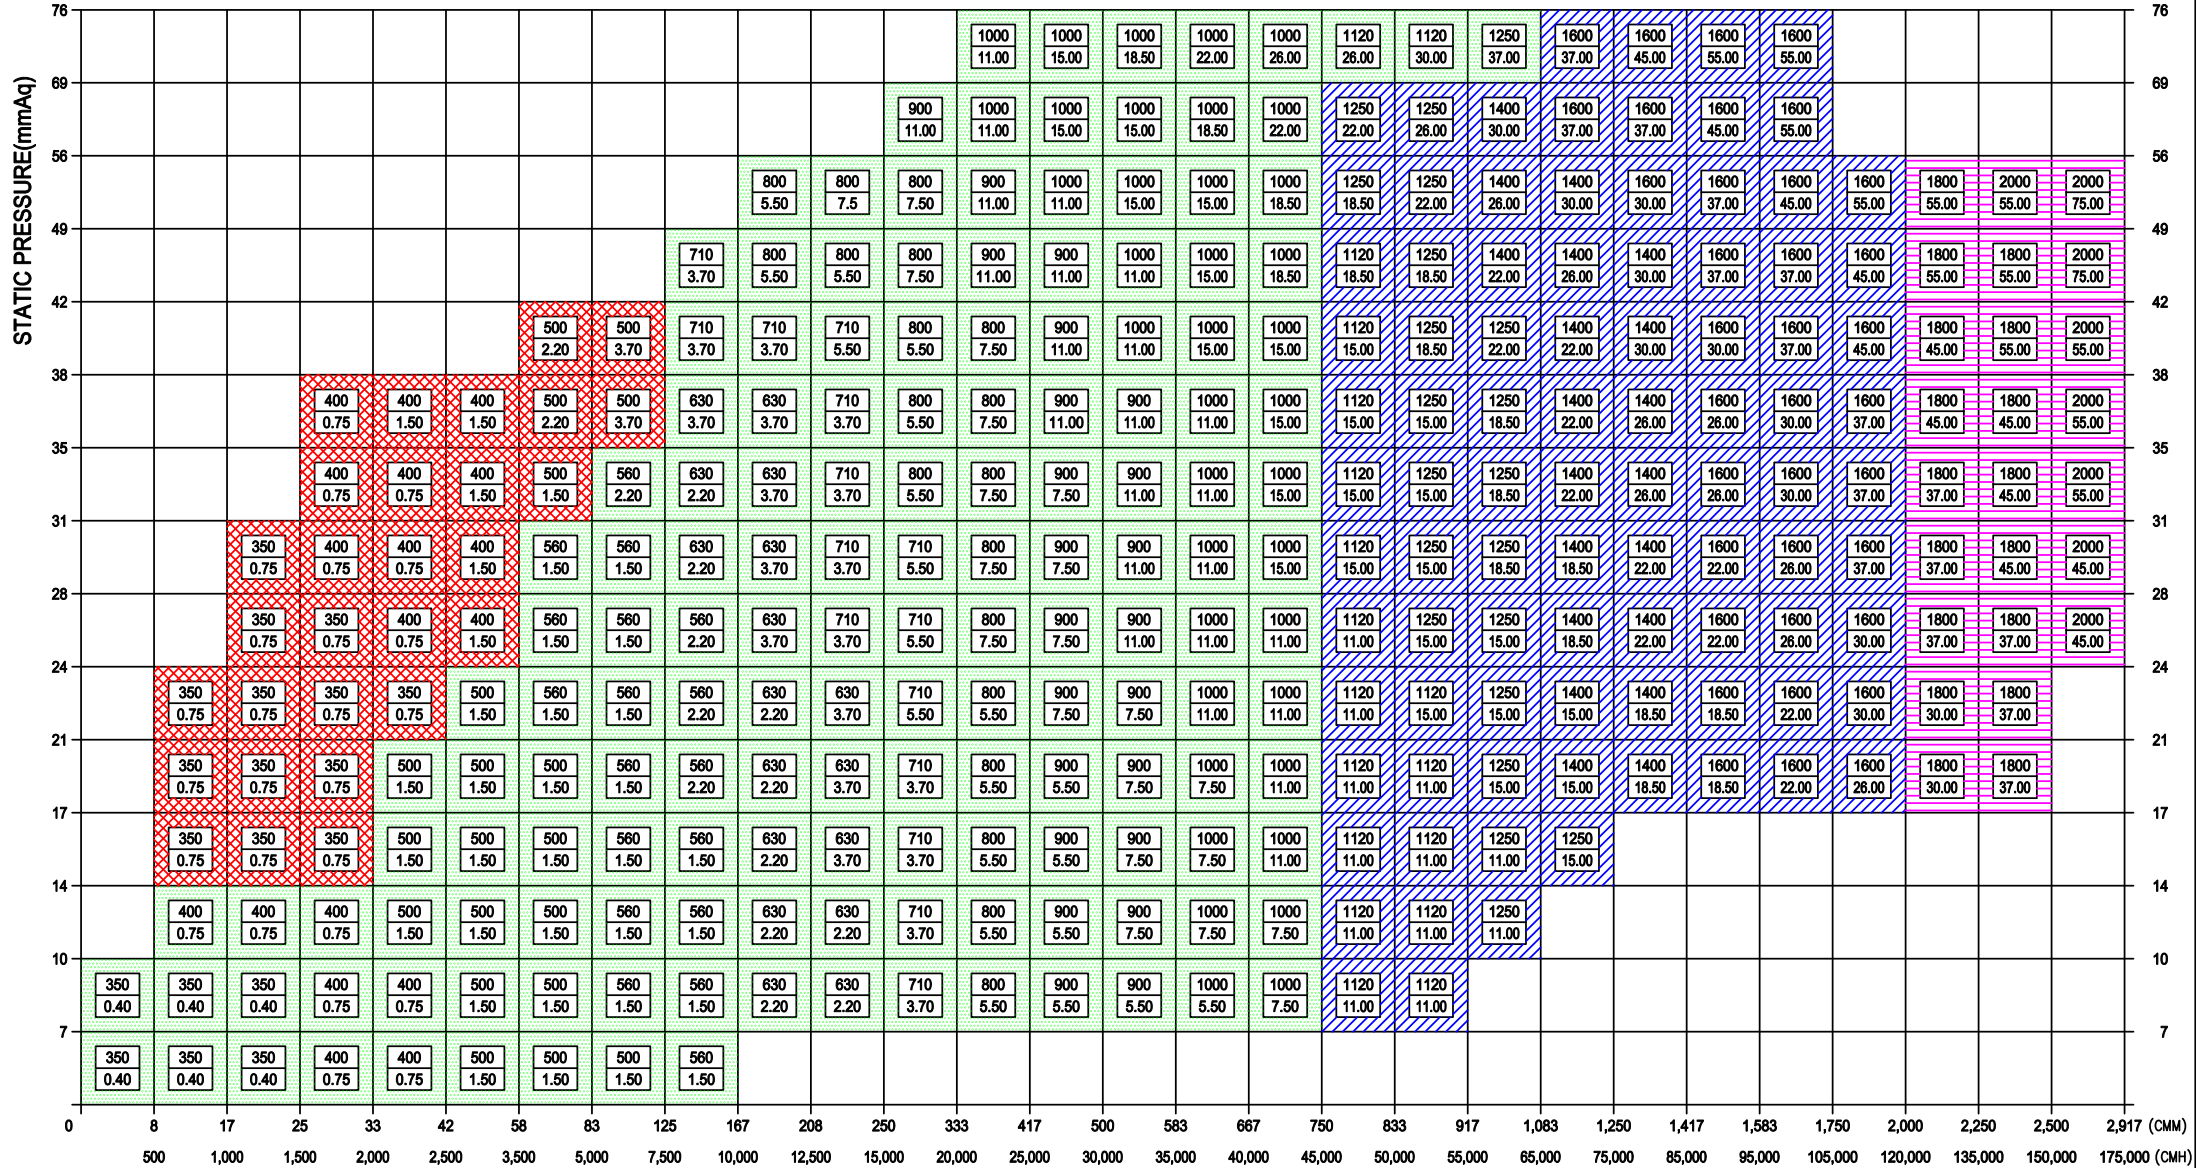

# SELECTION TABLE

## MODEL : AWA / HWA / AKA / HKA (50Hz)

- This is a general selection table and to be used for guidance only. For a specific quotation please contact HI AIR KOREA.

**AIR FLOW RATE**