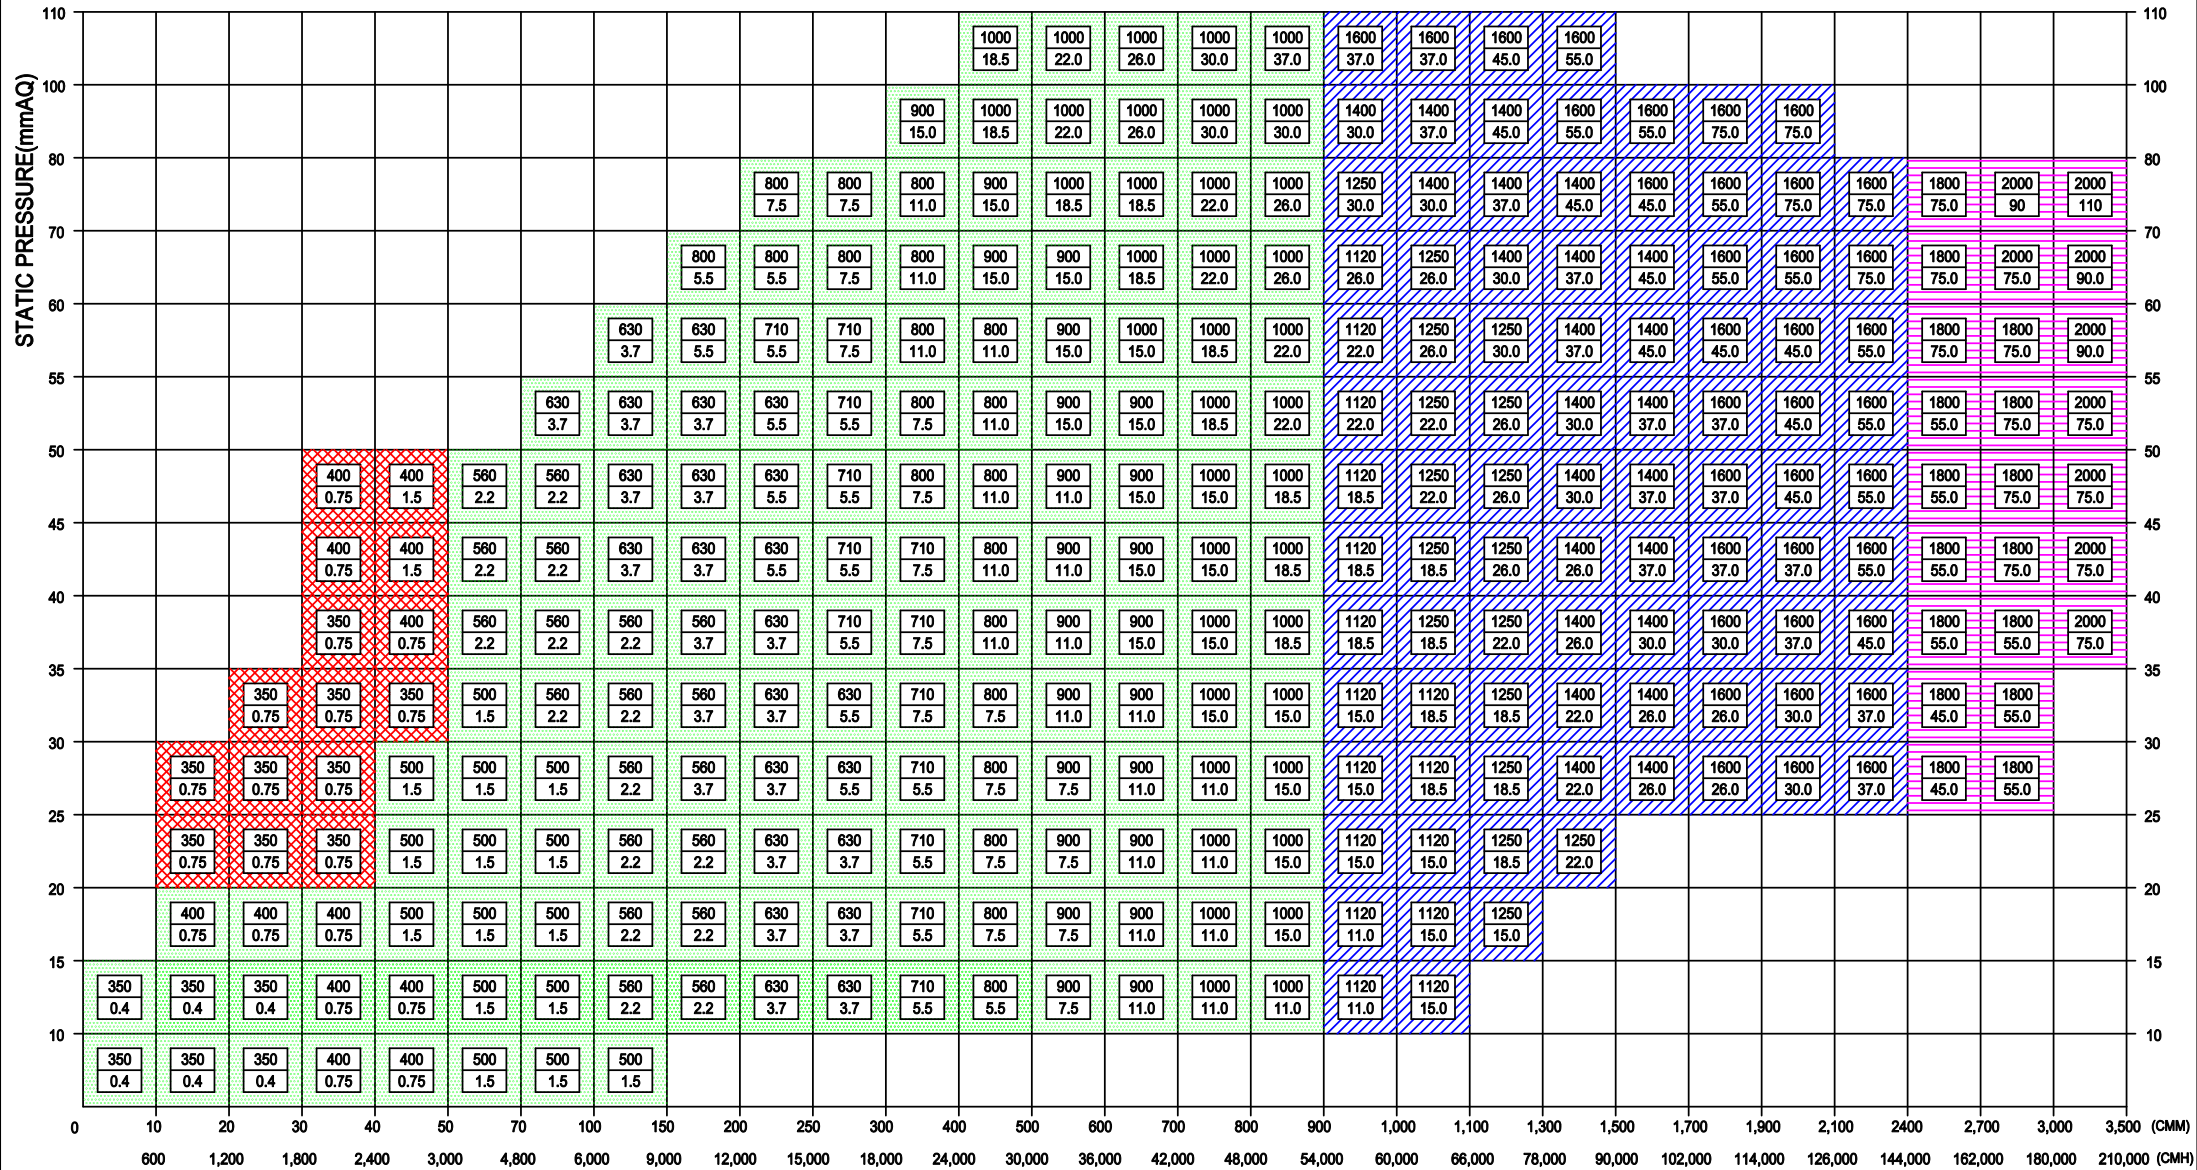

# SELECTION TABLE

## MODEL : AWA / HWA / AKA / HKA (60Hz)

- This is a general selection table and to be used for guidance only. For a specific quotation please contact HI AIR KOREA.

AIR FLOW RATE